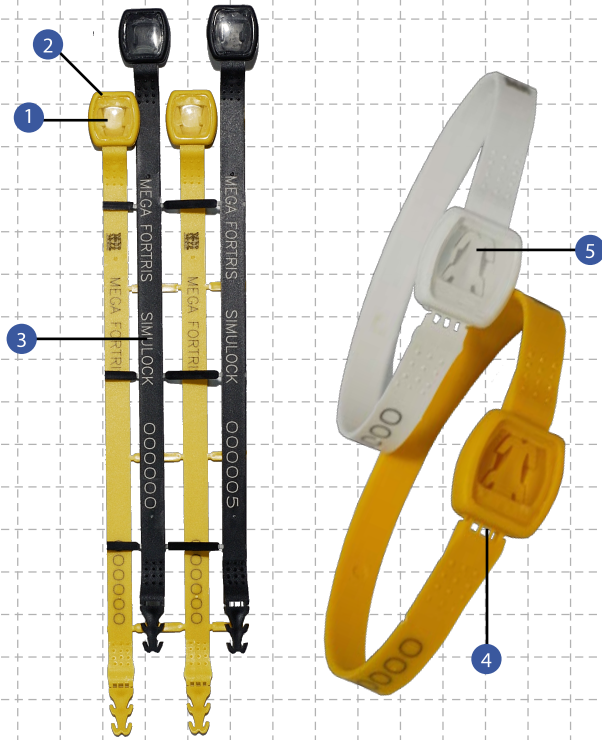

Simulock

PREVENTION. PROTECTION. PEACE OF MIND.

indicative seal

Versatile fixed length ring seal.

1. The Inspection Window is a unique feature developed to enable quick and easy visual checking of the locking mechanism.
2. The Inspection Window is ultrasonically welded to the seal. Ultrasonic welding is permanent and it cannot be cut or forced open without leaving clear evidence of tampering.
3. The Simulock is etched with permanent laser marking for name, logo & sequential numbers. Laser marking offers the highest level of security as it cannot be removed or replaced.
4. The snapping point provides easy removal of the seal while security breaking lines prevent a broken seal from being glued or welded together without leaving evidence of tempering.
5. Simultaneous double locking mechanism makes tampering very difficult.

Specifications

Product	Material	Strap Length	Strap Dimensions	Pull Strength	Marking Area	Max Marking Digits
Simulock	Polypropylene	200mm	8.5mm(w) x 1.4mm(t)	28kg	Flap : 6mm x 150mm	15
INNER CARTON		Weight	Volume			
Quantity	Dimensions	kg/carton	m ³ /carton			
1,000	318mm x 284mm x 210mm	4.35	0.01896			

User-friendly Ring Seal

The Simulock is easy to apply and easy to inspect. This seal optimizes security while saving valuable time and money. The unique features found on the Simulock make it much more than just another ring seal.

The Simulock is widely used for trucks and tankers, customs control, airline cargo, warehouses, roll cages, rail wagons, empty shipping containers etc.

Be assured of better security with our innovative use of materials and industrial design.